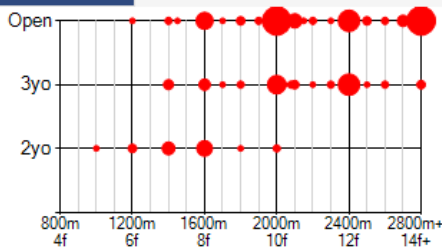

Stallion Match : AUTHORIZED X SANDIE

This is a 20/20 Mating

A 20/20 mating occurs when a pattern has two or more Graded Stakes Winners with CSI values above 20.
This indicates that this pedigree is exceptional as there are at least two superior horses with a very similar pattern.

1 2 3 4 5 6 7 8 9 10

Aptitude Profile

The Aptitude Profile shows the Age and Distance range of Stakeswinners bred with this pattern. The larger the Red Dot, the