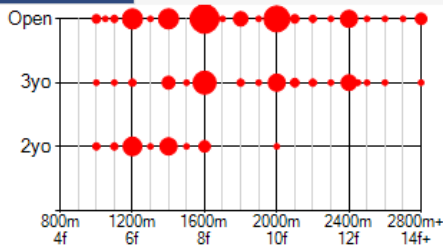

## Stallion Match : HONORIUS X ARCANGELA

**This is a 20/20 Mating**

A 20/20 mating occurs when a pattern has two or more Graded Stakes Winners with CSI values above 20. This indicates that this pedigree is exceptional as there are at least two superior horses with a very similar pattern.

### Aptitude Profile

The Aptitude Profile shows the Age and Distance range of Stakeswinners bred with this pattern. The larger the Red Dot, the